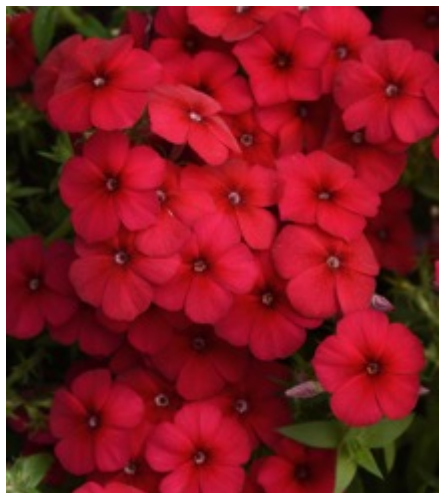

Gisele® Phlox

NEW Red