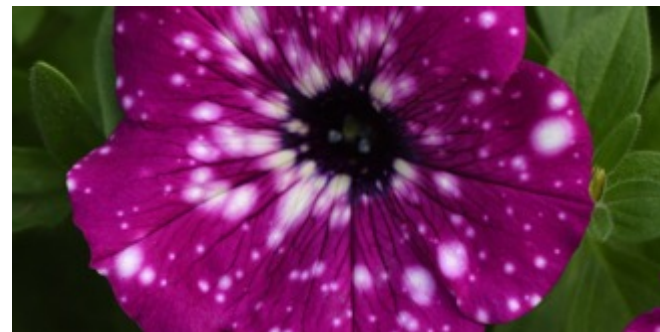

Headliner™ Petunia

NEW Electric Purple Sky

- Vigor and habit match the Headliner series.
- Earlier to flower when compared to Night Sky.
- Sky pattern has more stability than Night Sky.

NEW Electric Purple Sky